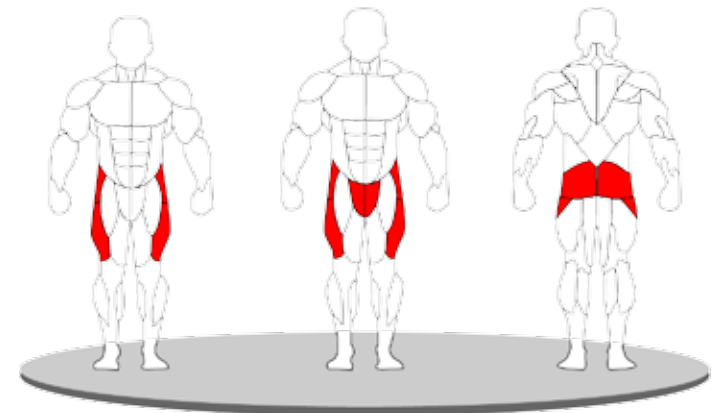

- Intelligent ergonomic design features comfortable seat pad with multiple positions for desired start.
- Converging axis design to replicate the body natural movement.
- Smooth central pivot action for a safe and efficient workout .
- All adjustments are identified with yellow knobs for easy recognition.
- 5/16" diameter weight selector pin magnetically locks in place and includes a lanyard to prevent loss.
- Placards, placed in the most visible position, provide step-by-step instructions, as well as pictures to illustrate proper use and muscles trained.
- Hand grips secured in place with aluminum collars, comprised of an extruded rubber compound that is non absorbing and wear resistant.

Length	:	1550 mm
Width	:	860 mm
Height	:	1350 mm
Machine weight	:	214 kg.
Max. Load	:	64 kg.
