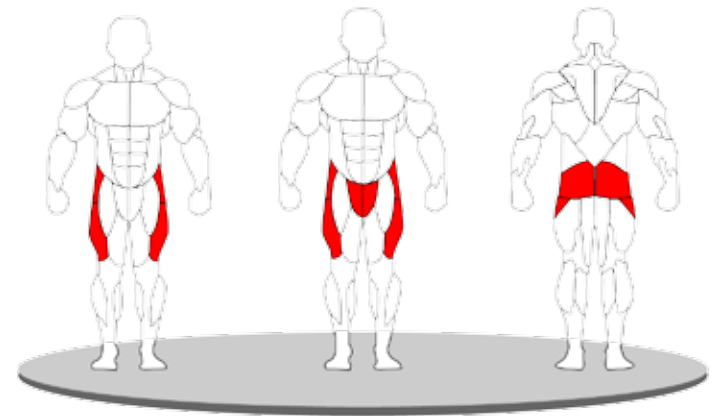

- Intelligent ergonomic design features comfortable seat pad with multiple positions for desired start.
- Converging axis design to replicate the body natural movement.
- Smooth central pivot action for a safe and efficient workout .
- All adjustments are identified with yellow knobs for easy recognition.
- 5/16" diameter weight selector pin magnetically locks in place and includes a lanyard to prevent loss.
- Placards, placed in the most visible position, provide step-by-step instructions, as well as pictures to illustrate proper use and muscles trained.
- Hand grips secured in place with aluminum collars, comprised of an extruded rubber compound that is non absorbing and wear resistant.

Length	:	1550 mm
Width	:	860 mm
Height	:	1350 mm
Machine weight	:	214 kg.
Max. Load	:	64 kg.
