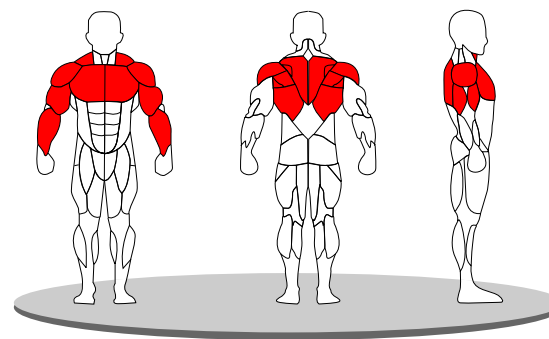

## FLAT BENCH

E-1036

---

Length	:	1350 mm
Width	:	760 mm
Height	:	430 mm
Total weight	:	30 kg.

---