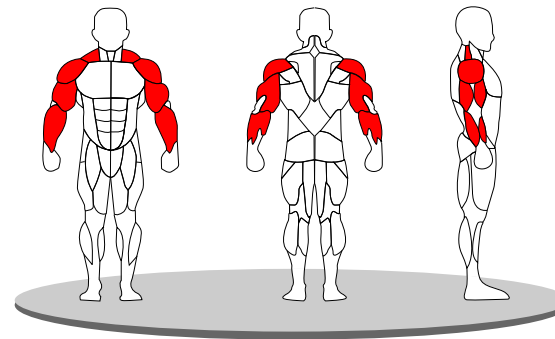

OLYMPIC SEATED BENCH E-1051

Length	:	1550 mm
Width	:	1780 mm
Height	:	1800 mm
Total weight	:	142 kg.
