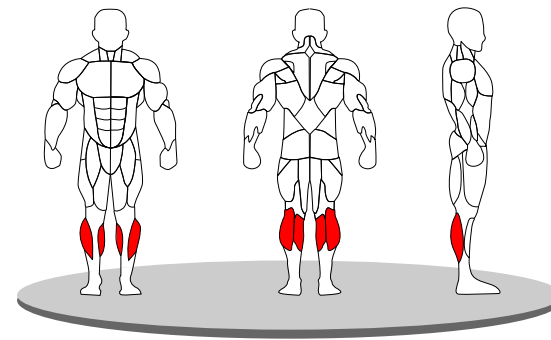

SEATED CALF E-1062

Length	:	1500 mm
Width	:	710 mm
Height	:	990 mm
Total weight	:	49 kg.
