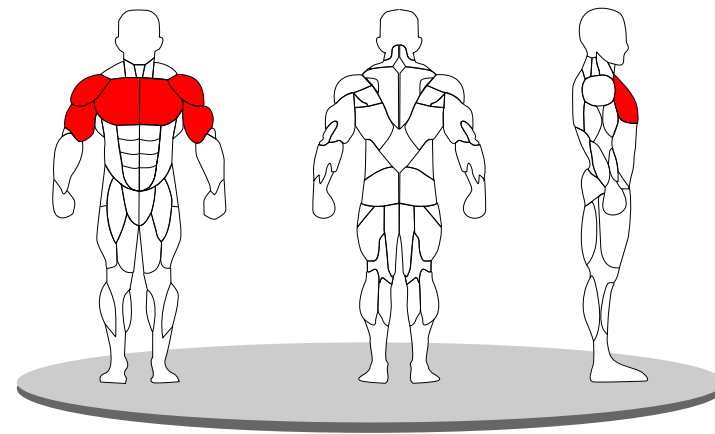

BUTTERFLY MACHINE E-1004

- Variable resistance cam design to regulate the load throughout the exercise, to ensure the correct muscle are targeted.
- Ergonomic neoprene handles designed for maximum control and efficiency.
- Intelligent ergonomic design with independent arms to ensure a muscle balanced workout.
- All adjustments are identified with yellow knobs for easy recognition.
- 5/16" diameter weight selector pin magnetically locks in place and includes a lanyard to prevent loss.
- Placards, placed in the most visible position, provide step-by-step instructions, as well as pictures to illustrate proper use and muscles trained.
- Hand grips secured in place with aluminum collars, comprised of an extruded rubber compound that is non absorbing and wear resistant.

Length	:	1240 mm
Width	:	940 mm
Height	:	2110 mm
Machine weight	:	239 kg.
Max. Load	:	100 kg.
