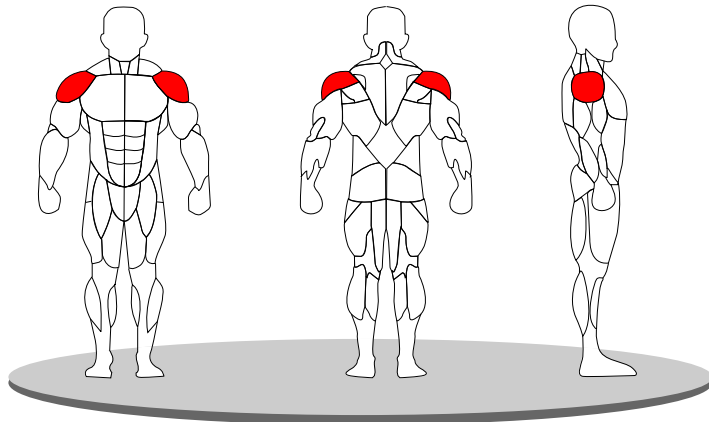

LATERAL RAISE E-1005

- Gas-assisted seat and inward facing orientation helps user easily align shoulder joint to pivot.
- Padded arm pads and fixed handles allow for easy user positioning.
- Counter balance weight provide resistance to ensure safe and smooth exercise.
- All adjustments are identified with yellow knobs for easy recognition.
- 5/16" diameter weight selector pin magnetically locks in place and includes a lanyard to prevent loss.
- Hand grips secured in place with aluminum collars, comprised of an extruded rubber compound that is non absorbing and wear resistant.

Length	:	1300 mm
Width	:	860 mm
Height	:	1370 mm
Machine weight	:	173 kg.
Max. Load	:	56 kg.
