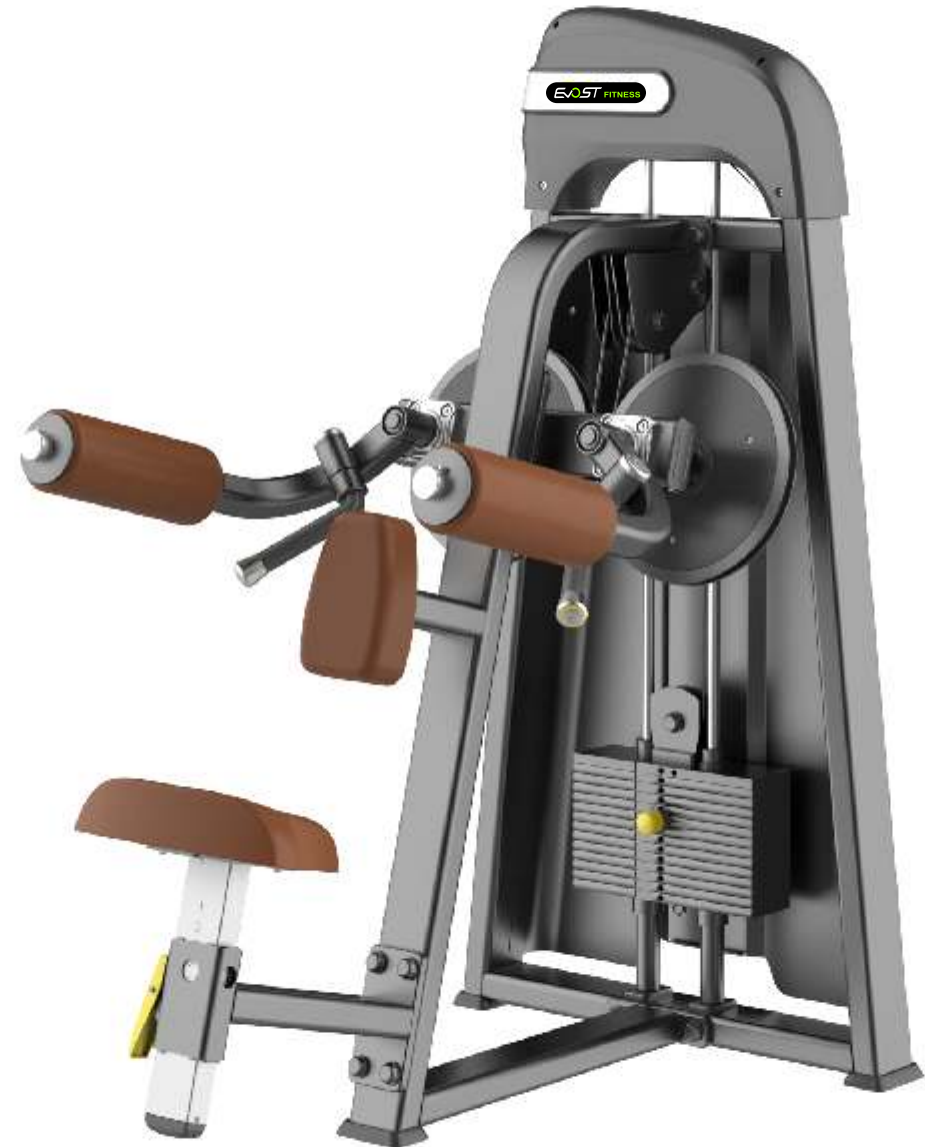

LATERAL RAISE E-1005

- Gas-assisted seat and inward facing orientation helps user easily align shoulder joint to pivot.
- Padded arm pads and fixed handles allow for easy user positioning.
- Counter balance weight provide resistance to ensure safe and smooth exercise.
- All adjustments are identified with yellow knobs for easy recognition.
- 5/16" diameter weight selector pin magnetically locks in place and includes a lanyard to prevent loss.
- Hand grips secured in place with aluminum collars, comprised of an extruded rubber compound that is non absorbing and wear resistant.

Length	:	1300 mm
Width	:	860 mm
Height	:	1370 mm
Machine weight	:	173 kg.
Max. Load	:	56 kg.
