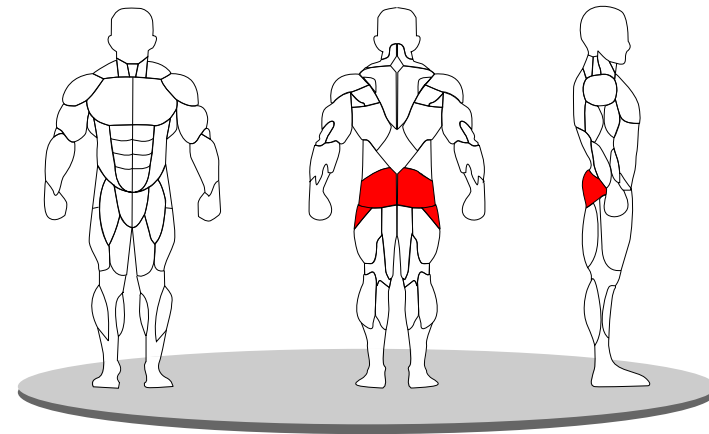

GLUTE ISOLATOR E-1024

- Fully adjustable chest pad provides maximum support and comfort.
- Variable resistance cam design to regulate the load throughout the exercise to ensure the correct muscles are targeted.
- Ergonomics neoprene handle designed for maximum control and efficiency.
- All adjustments are identified with yellow knobs for easy recognition.
- 5/16" diameter weight selector pin magnetically locks in place and includes a lanyard to prevent loss.
- Placards, placed in the most visible position, provide step-by-step instructions, as well as pictures to illustrate proper use and muscles trained.
- Hand grips secured in place with aluminum collars, comprised of an extruded rubber compound that is non absorbing and wear resistant.

Length	:	1120 mm
Width	:	860 mm
Height	:	1350 mm
Machine weight	:	141 kg.
Max. Load	:	49 kg.
