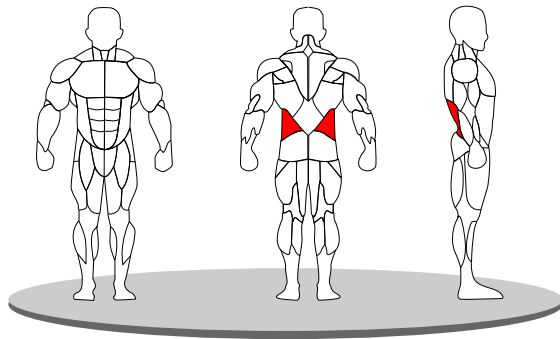

## BACK EXTENSION E-1045

---

|              |   |         |
|--------------|---|---------|
| Length       | : | 1220 mm |
| Width        | : | 860 mm  |
| Height       | : | 960 mm  |
| Total weight | : | 57 kg.  |