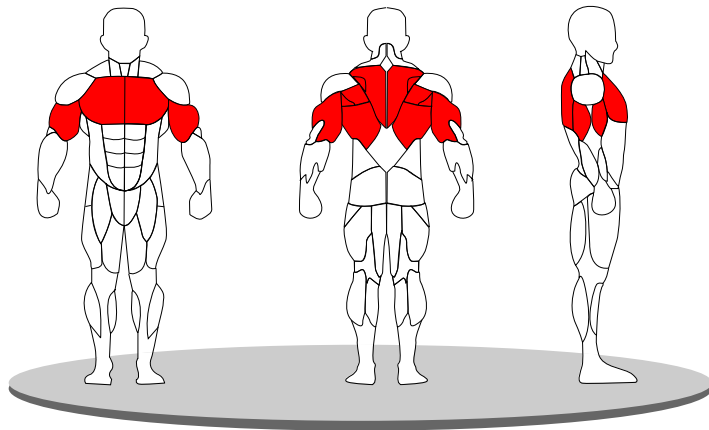

DIP / CHIN ASSIST E-1009

- Intelligent ergonomic design features oversized steps, comfortable knee pad, rotating dip handles and multiple positions pull up handle.
- Swing away counter balanced knee pad for added comforts.
- Multiple start positions to ensure correct posture and workout.
- All adjustments are identified with yellow knobs for easy recognition.
- 5/16" diameter weight selector pin magnetically locks in place and includes a lanyard to prevent loss.
- Hand grips secured in place with aluminum collars, comprised of an extruded rubber compound that is non absorbing and wear resistant.

Length	:	1550 mm
Width	:	1370 mm
Height	:	2360 mm
Machine weight	:	289 kg.
Max. Load	:	84 kg.