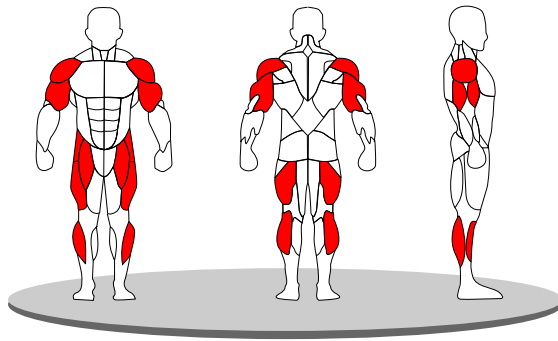

## SQUAT RACK E-1050

---

Length	:	1850 mm
Width	:	1730 mm
Height	:	1800 mm
Total weight	:	128 kg.

---