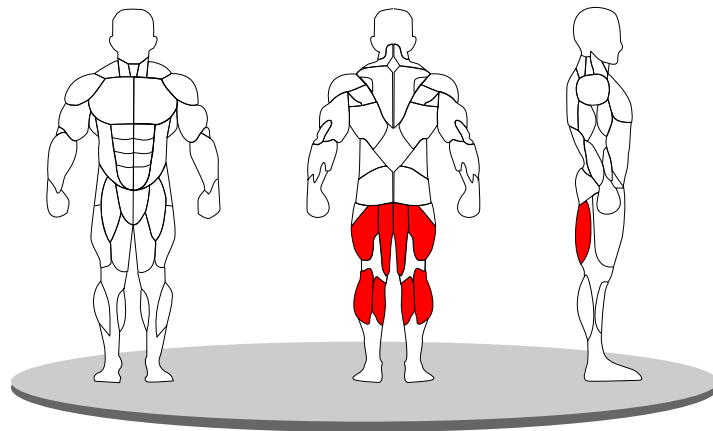

PRONE LEG CURL E-1001

- Multiple and adjustable start positions allows user to align knee joint with pivot to ensure the correct muscles are targeted.
- Smooth running cam system gives a safe, efficient workout.
- Intelligent ergonomic design and adjustable ankle roller pad for varying leg length.
- All adjustments are identified with yellow knobs for easy recognition.
- 5/16" diameter weight selector pin magnetically locks in place and includes a lanyard to prevent loss.
- Placards, placed in the most visible position, provide step-by-step instructions, as well as pictures to illustrate proper use and muscles trained.
- Hand grips secured in place with aluminum collars, comprised of an extruded rubber compound that is non absorbing and wear resistant.

Length	:	1520 mm
Width	:	990 mm
Height	:	1350 mm
Machine weight	:	216 kg.
Max. Load	:	94 kg.