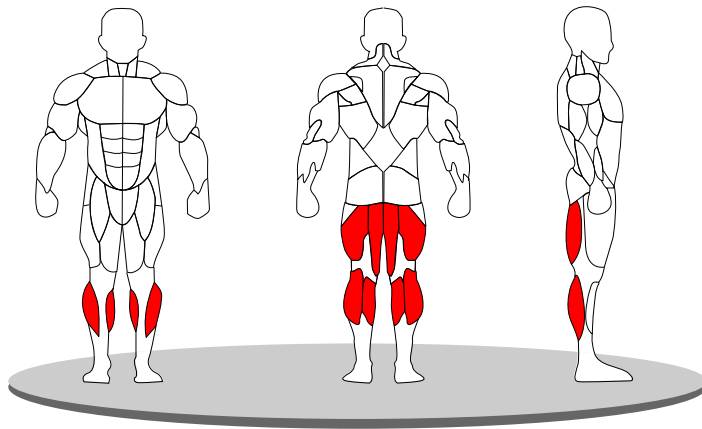

SEATED LEG CURL E-1023

- Multiple and adjustable start positions allows user to align knee joint with pivot to ensure the correct muscles are targeted.
- Smooth running cam system gives a safe, efficient workout.
- Intelligent ergonomic design and adjustable back pad allow easy alignment of knees to pivot.
- All adjustments are identified with yellow knobs for easy recognition.
- 5/16" diameter weight selector pin magnetically locks in place and includes a lanyard to prevent loss.
- Placards, placed in the most visible position, provide step-by-step instructions, as well as pictures to illustrate proper use and muscles trained.
- Hand grips secured in place with aluminum collars, comprised of an extruded rubber compound that is non absorbing and wear resistant.

Length	:	1510 mm
Width	:	1060 mm
Height	:	1620 mm
Machine weight	:	220 kg.
Max. Load	:	109 kg.